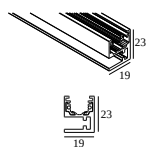

SOLI - SHHH 90 DARK GREY

27110 0040 W

AVAILABLE IN
BLACK 27110 0040 B
WHITE 27110 0040 W

 [View on website](#)

General info

LOCATION	indoor
INSTALLATION	Ceiling Suspended
WEIGHT (KG)	1.6

Remarks

[Click here for SOLI - SHHH 90 acoustic specifications](#)

For detailed installation instructions, please consult the manual : [27110_0030_HAND.pdf](#)

COMPATIBLE LUMINAIRES

SOLISCAPE profile

[27111 0030](#) SOLI - PROFILE 3m

Notes: