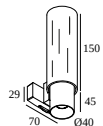

SUPERLOOP-FIX 40 DOWN-UP MDL

418 162 822 MDL SUPERLOOP-FIX 40 DOWN-UP 82720 MDL

418 162 832 MDL SUPERLOOP-FIX 40 DOWN-UP 83020 MDL

DELTALIGHT

SUPERLOOP HC 70 MDL

418 481 07 FG

SUPERLOOP-FIX 40 MDL

418 163 822 MDL SUPERLOOP-FIX 40 DOWN-UP GT 82720 MDL

418 163 832 MDL SUPERLOOP-FIX 40 DOWN-UP GT 83020 MDL

SUPERLOOP-FIX 45 MDL

418 263 923 MDL SUPERLOOP-FIX 45 92740 MDL

418 263 933 MDL SUPERLOOP-FIX 45 93040 MDL

SUPERLOOP-MIDISPY MDL

418 262 822 MDL SUPERLOOP-MIDISPY 82720 MDL