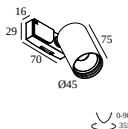

418 262 832 MDL SUPERLOOP-MIDISPY 83020 MDL

SUPERLOOP-SPY 52 MDL