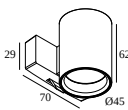

DELTALIGHT

SUPERLOOP HC 70 MDL

418 481 07 FG

SUPERLOOP-FIX 40 MDL

418 163 822 MDL SUPERLOOP-FIX 40 DOWN-UP GT 82720 MDL

418 163 832 MDL SUPERLOOP-FIX 40 DOWN-UP GT 83020 MDL

SUPERLOOP-FIX 45 MDL

418 263 923 MDL SUPERLOOP-FIX 45 92740 MDL