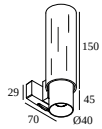

DELTALIGHT

SUPERLOOP HC 70 MDL

418 481 07 FG

SUPERLOOP-FIX 40 MDL

418 163 822 MDL SUPERLOOP-FIX 40 DOWN-UP GT 82720 MDL

418 163 832 MDL SUPERLOOP-FIX 40 DOWN-UP GT 83020 MDL

SUPERLOOP-FIX 45 MDL

418 263 923 MDL SUPERLOOP-FIX 45 92740 MDL