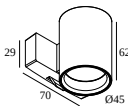

DELTALIGHT

SUPERLOOP HC 70 MDL

418 481 07 FG

SUPERLOOP-FIX 40 MDL

418 163 822 MDL SUPERLOOP-FIX 40 DOWN-UP GT 82720 MDL

418 163 832 MDL SUPERLOOP-FIX 40 DOWN-UP GT 83020 MDL

SUPERLOOP-FIX 45 MDL

418 263 923 MDL SUPERLOOP-FIX 45 92740 MDL