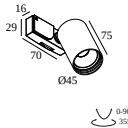

SUPERLOOP-MIDISPY MDL

---

418 262 822 MDL SUPERLOOP-MIDISPY 82720 MDL