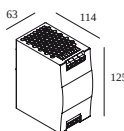

300 89 48 240 LED POWER SUPPLY 48V-DC / 240W DIN

☐

Dimtype: non-dimmable