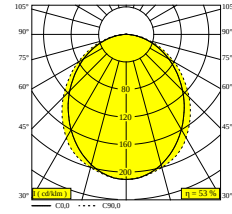

## MIKALINE L198 927

30612 9200 GC

AVAILABLE IN  
**BLACK** 30612 9200 B  
**GOLD COLOURED** 30612 9200 GC

 [View on website](#)