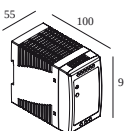

LED power supplies

300 89 48 100 LED POWER SUPPLY 48V-DC / 100W DIN

☐

Dimtype: non-dimmable