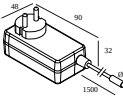

## MIKALINE L198 927

30612 9200 GC

**21032 0331** LED POWER SUPPLY 48V-DC / 90W DIM1

Dimtype: 1-10V

Cutout dimension (mm): 75

**21032 0345** LED POWER SUPPLY 48V-DC / 90W DIM5

Dimtype: DALI

Cutout dimension (mm): 75