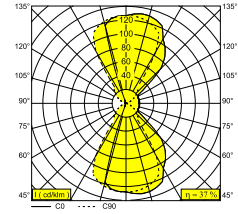

WANT-IT L 927 DIM8

275 13 82 92 ED8 B-FG

AVAILABLE IN

BLACK-FLEMISH GOLD 275 13 82 92 ED8 B-FG

WHITE-WHITE 275 13 82 92 ED8 W-W

 [View on website](#)

General info

| | |
|---------------------------|---|
| LOCATION | indoor |
| INSTALLATION | Wall Surface mounted |
| INGRESS PROTECTION | IP20 |
| WEIGHT (KG) | 0.5 |
| ADJUSTABILITY | non adjustable |
| INFORMATION | INCL.DIMMABLE LED POWER SUPPLY 350mA-DC |

Lightsource info

| | |
|------------------------------------|--|
| LIGHTSOURCE NAME | LED |
| LIGHTSOURCE | 2 x (LED array 3,2W / CRI>90 (R9: 60) / 2700K / 297lm) |
| TM-30 VALUES | rf: 89 / Rg: 100 |
| SDCM | SDCM2 |
| RISKGROUP | RG1 |
| LM80 | L90B10 > 50000 |
| LED TECHNICS (LIGHT SOURCE) | 594lm // 6,4W // 94lm/W |
| LED TECHNICS (LUMINAIRE) | 221lm // 7,4W // 30lm/W |