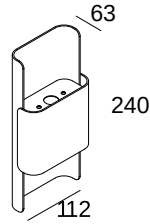

WANT-IT L 927 DIM8

275 13 82 92 ED8 B-FG

AVAILABLE IN

BLACK-FLEMISH GOLD 275 13 82 92 ED8 B-FG

WHITE-WHITE 275 13 82 92 ED8 W-W

 [View on website](#)

General info

| | |
|---------------------------|---|
| LOCATION | indoor |
| INSTALLATION | Wall Surface mounted |
| INGRESS PROTECTION | IP20 |
| WEIGHT (KG) | 0.5 |
| ADJUSTABILITY | non adjustable |
| INFORMATION | INCL.DIMMABLE LED POWER SUPPLY 350mA-DC |

300 90 004 ED8 WIRELESS CONTROL DIM8

Dimtype: WDL = wireless dimmable

Cutout dimension (mm): 40

Notes: