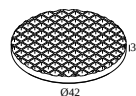

FINISH YOUR SPECIFICATION

Light altering devices

19810 0010 B HONEYCOMB 42 SINGLE USE B

19810 0020 LINEAR SPREAD LENS 42

19810 0030 SPREAD LENS 42

19810 0040 SOFTENING LENS 42

19810 0050 GLASS SBL 42

19810 0060 B HONEYCOMB 42 DOUBLE USE B

Finish your product

19810 0100 B SPY 52 TUBE B

DELTALIGHT

SOLI - 52 SOFT 93045 DIM5

27185 9035 W

19810 0100 FBR SPY 52 TUBE FBR

19810 0100 FG SPY 52 TUBE FG

19810 0100 GC SPY 52 TUBE GC