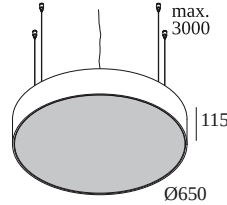

SUPERNOVA LINE 65 DOWN-UP 930 DIM5

20616 9305 B

AVAILABLE IN
BLACK 20616 9305 B
WHITE 20616 9305 W

 [View on website](#)

General info

LOCATION	indoor
INSTALLATION	Ceiling Suspended
INGRESS PROTECTION	IP20
WEIGHT (KG)	7.1
ADJUSTABILITY	non adjustable
INFORMATION	INCL.PC SBL INCL.DIMMABLE LED POWER SUPPLY CABLING 2 CIRCUITS INCL.4 x CABLE SUSPENSION SINGLE AUTO. 3.0m INCL.1 x CABLE 3 x 0.75mm ² + 1 x CABLE 2 x 0.75mm ²

Electrical info

ELECTRICAL	220-240V / 0 50-60Hz
CLASS	I
POWER SUPPLY	YES
DIM TYPE	DALI
ENERGY CLASS	D
CERTIFICATES	CB, ENEC, EPD, RCM

Lightsource info

LIGHTSOURCE NAME	LED
LIGHTSOURCE	DOWN: LED cluster 58,8W / CRI>90 (R9: 50) / 3000K / 8635lm UP: 2 x (LED cluster 7,4W / CRI>90 (R9: 50) / 3000K / 1079lm)
TM-30 VALUES	Rf: 92 / Rg: 100
SDCM	SDCM3
RISKGROUP	RG1
LM80	L80 > 60000
LED TECHNICS (LIGHT SOURCE)	DOWN: 8635lm // 58,8W // 147lm/W UP: 2158lm // 14,8W // 147lm/W
LED TECHNICS (LUMINAIRE)	DOWN: 6167lm // 67,6W // 91lm/W UP: 1886lm // 17W // 111lm/W

Options

CABLE BASE R / S
COVERSET R 62-90-100 / S 62-80-90
CONNECTION ST / CONNECTION TRIMLESS
SUSPENSION ST / SUSPENSION TRIMLESS
WIRELESS CONTROL DIM5

DELTALIGHT

SUPERNOVA LINE 65 DOWN-UP 930 DIM5

20616 9305 B