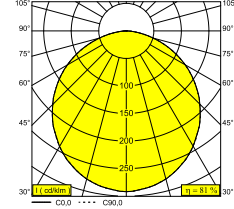

[View on website](#)

General info

LOCATION	indoor
INSTALLATION	Ceiling Recessed,Ceiling Surface mounted,Ceiling Suspended
INGRESS PROTECTION	IP20
WEIGHT (KG)	4.5
ADJUSTABILITY	non adjustable
INFORMATION	INCL.PC SBL INCL.DIMMABLE LED POWER SUPPLY

Electrical info

ELECTRICAL	220-240V / 50-60Hz
CLASS	I
POWER SUPPLY	YES
DIM TYPE	DALI or DSI or push button
ENERGY CLASS	D
CERTIFICATES	CB, ENEC, EPD, RCM

Lightsource info

LIGHTSOURCE NAME	LED
LIGHTSOURCE	LED cluster 34,4W / CRI>90 (R9: 68) / 3000K / 4767lm
TM-30 VALUES	Rf: 89 / Rg: 97
SDCM	SDCM3
LM80	L70 > 60000
LED TECHNICS (LIGHT SOURCE)	4767lm // 34,4W // 139lm/W
LED TECHNICS (LUMINAIRE)	3842lm // 39,6W // 97lm/W

Options

MULTINOVA 55 SUSPENSION SET
MULTINOVA ROD SUSPENSION
MULTINOVA 55 RECESSED KIT

For detailed installation instructions, please consult the manual : [28011_XXX4_HAND.pdf](#)