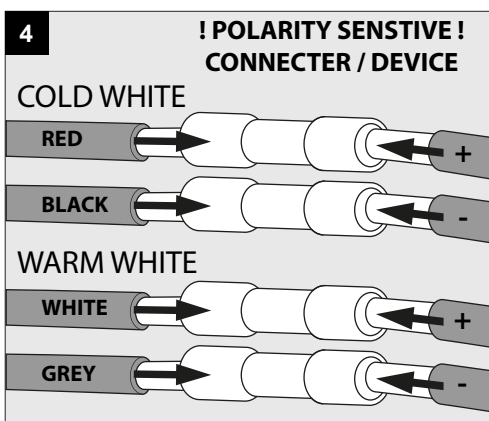

ENTERO SQ-S TRIMLESS WALLWASH TW **A**

8

Warm White 0%

Cold White 100%

Warm White 50%

Cold White 50%

Warm White 100%

Cold White 0%