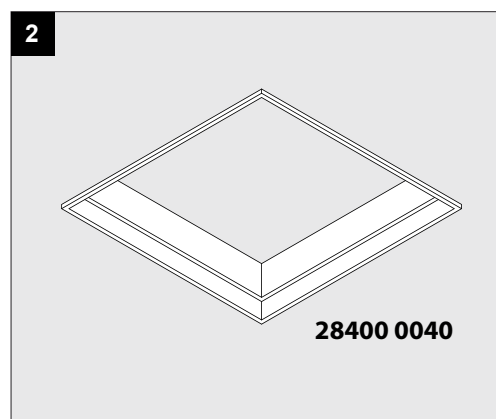

ENTERO SQ-S TRIMLESS WALLWASH TW **A**

8

Warm White 0%

Cold White 100%

Warm White 50%

Cold White 50%

Warm White 100%

Cold White 0%