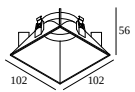

Finish your product

24213 0030 B iMAX II TUBE SQUARE TRIMLESS B

☐

24213 0030 FG iMAX II TUBE SQUARE TRIMLESS FG

☐

24213 0030 MMAT iMAX II TUBE SQUARE TRIMLESS MMAT

☐

24213 0030 W iMAX II TUBE SQUARE TRIMLESS W

☐