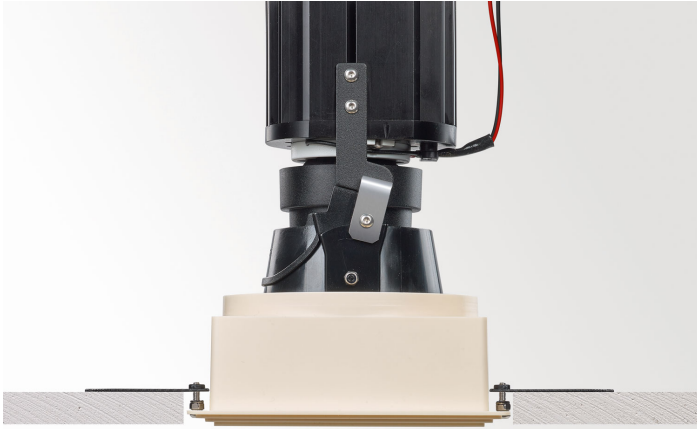

iMAX II SQUARE ADJUSTABLE TRIMLESS MP 93026

24215 9320-S

[View on website](#)

General info

LOCATION	indoor
INSTALLATION	Ceiling Recessed
CUTOUT SHAPE/SIZE (MM)	rectangle - KIT
RECESSED DEPTH (MM)	190
INGRESS PROTECTION	IP20
WEIGHT (KG)	0.4
ADJUSTABILITY	0° to 30° swiveling, 355° rotatable
INFORMATION	LENS FL-26° EXCL.LED POWER SUPPLY 350-500mA-DC

Requirements

LED POWER SUPPLY 350 / 500mA-DC DIM (Remote)
MOUNTING KIT S102 TRIMLESS O.F.A.
MOUNTING KIT S102 TRIMLESS
iMAX II TUBE TRIMLESS

Accessories

iMAX II ACCESSOIRES

DELTALIGHT

iMAX II SQUARE ADJUSTABLE TRIMLESS MP 93026