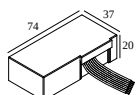

Min current | Max current

300 48 350 ED1 LED POWER CONVERTER 48V-DC to 350 mA-DC / 15W DIM1

1

Dimtype: 1-10V

Cutout dimension (mm): 30

300 48 350 ED5 LED POWER CONVERTER 48V-DC to 350 mA-DC / 15W DIM5

1

Dimtype: DALI

Cutout dimension (mm): 45

300 48 350 MDL LED POWER CONVERTER 48V-DC to 350 mA-DC / 15W MDL

1

Dimtype: non-dimmable

Cutout dimension (mm): 30

DELTALIGHT

iMAX II SQUARE ADJUSTABLE TRIMLESS MP 93026

24215 9320-S