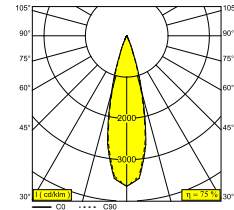

iMAX II SQUARE ADJUSTABLE TRIMLESS MP 93026

24215 9320-S

[View on website](#)

General info

LOCATION	indoor
INSTALLATION	Ceiling Recessed
CUTOUT SHAPE/SIZE (MM)	rectangle - KIT
RECESSED DEPTH (MM)	190
INGRESS PROTECTION	IP20
WEIGHT (KG)	0.4
ADJUSTABILITY	0° to 30° swiveling, 355° rotatable
INFORMATION	LENS FL-26° EXCL.LED POWER SUPPLY 350-500mA-DC

Electrical info

CLASS	III
DIM TYPE	depending on power supply
ENERGY CLASS	E
CERTIFICATES	CB, ENEC

Lightsource info

LIGHTSOURCE NAME	LED
LIGHTSOURCE	LED array 11,6-17,2W / CRI>90 (R9: 52) / 3000K / 1524-2101lm
TM-30 VALUES	rf: 90 / Rg: 99
SDCM	SDCM1
RISKGROUP	RG1
LM80	L90B10 > 50000
BEAMANGLE	26°
LED TECHNICS (LIGHT SOURCE)	2101lm // 17,2W // 123lm/W
LED TECHNICS (LUMINAIRE)	1586lm // 19,8W // 80lm/W