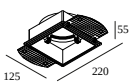

1

Dimtype: DALI

Cutout dimension (mm): 30

21032 0305 LED POWER CONVERTER 48V-DC to 500 mA-DC / 22W DIM5

1

Dimtype: DALI

Cutout dimension (mm): 30

Mounting kits