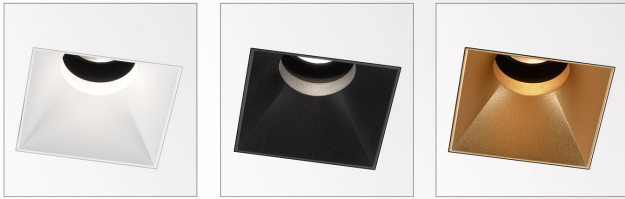

iMAX II SQUARE ADJUSTABLE TRIMLESS MP 93026

24215 9320-S

[View on website](#)

General info

LOCATION	indoor
INSTALLATION	Ceiling Recessed
CUTOUT SHAPE/SIZE (MM)	rectangle - KIT
RECESSED DEPTH (MM)	190
INGRESS PROTECTION	IP20
WEIGHT (KG)	0.4
ADJUSTABILITY	0° to 30° swiveling, 355° rotatable
INFORMATION	LENS FL-26° EXCL.LED POWER SUPPLY 350-500mA-DC

Requirements

LED POWER SUPPLY 350 / 500mA-DC DIM (Remote)
MOUNTING KIT S102 TRIMLESS O.F.A.
MOUNTING KIT S102 TRIMLESS
iMAX II TUBE TRIMLESS

Accessories

iMAX II ACCESSOIRES

DELTALIGHT

iMAX II SQUARE ADJUSTABLE TRIMLESS MP 93026