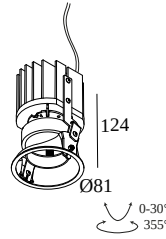

iMAX II SQUARE ADJUSTABLE TRIMLESS MP 93026

24215 9320-S

[View on website](#)

General info

LOCATION	indoor
INSTALLATION	Ceiling Recessed
CUTOUT SHAPE/SIZE (MM)	rectangle - KIT
RECESSED DEPTH (MM)	190
INGRESS PROTECTION	IP20
WEIGHT (KG)	0.4
ADJUSTABILITY	0° to 30° swiveling, 355° rotatable
INFORMATION	LENS FL-26° EXCL.LED POWER SUPPLY 350-500mA-DC

Min current | Max current

300 48 350 ED1 LED POWER CONVERTER 48V-DC to 350 mA-DC / 15W DIM1

1

Dimtype: 1-10V

Cutout dimension (mm): 30

300 48 350 ED5 LED POWER CONVERTER 48V-DC to 350 mA-DC / 15W DIM5

1

Dimtype: DALI

Cutout dimension (mm): 45

300 48 350 MDL LED POWER CONVERTER 48V-DC to 350 mA-DC / 15W MDL

1

Dimtype: non-dimmable

Cutout dimension (mm): 30

DELTALIGHT

iMAX II SQUARE ADJUSTABLE TRIMLESS MP 93026

24215 9320-S

Cutout dimension (mm): 30

300 48 500 ED5 LED POWER CONVERTER 48V-DC to 500 mA-DC / 22W DIM5

1

Dimtype: DALI

Cutout dimension (mm): 45

300 48 500 MDL LED POWER CONVERTER 48V-DC to 500 mA-DC / 22W MDL

1

Dimtype: non-dimmable