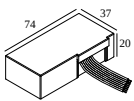

Cutout dimension (mm): 30

300 48 500 ED5 LED POWER CONVERTER 48V-DC to 500 mA-DC / 22W DIM5

1

Dimtype: DALI

Cutout dimension (mm): 45

300 48 500 MDL LED POWER CONVERTER 48V-DC to 500 mA-DC / 22W MDL

1

Dimtype: non-dimmable

Cutout dimension (mm): 30

300 48 500 WDL LED POWER CONVERTER 48V-DC to 500 mA-DC / 22W WDL

1

Dimtype: WDL = wireless dimmable

Cutout dimension (mm): 45

300 90 61 LED POWER SUPPLY MULTI-POWER DIM6

1 | 1

Dimtype: mains (phase cut-off) or push button