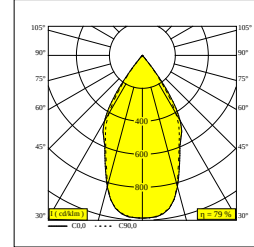

D-LINER 30 INF LOC1 838 94058 RD

32051 9420 B-B

AVAILABLE IN

BLACK-BLACK 32051 9420 B-B

WHITE-WHITE 32051 9420 W-W

 [View on website](#)

General info

LOCATION	indoor
INSTALLATION	Ceiling Recessed
INGRESS PROTECTION	IP20
WEIGHT (KG)	0
ADJUSTABILITY	non adjustable
INFORMATION	36 x REFLECTOR 58° EXCL.LED POWER SUPPLY 390mA-DC INCL.1 x CABLE 2 x 0,75mm ² - 0,5m + WIELAND PLUG GST08i2 male green