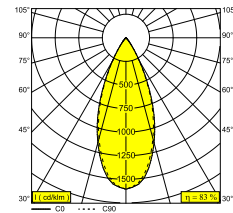

DEEP RINGO TRIMLESS HE 92740

19441 9230 B

AVAILABLE IN

BLACK 19441 9230 B

BRUSHED ALU 19441 9230 BRA

BRUSHED ANTHRACITE 19441 9230 BRAT

BRUSHED BROWN BRONZE 19441 9230 BRBB

BRUSHED COPPER 19441 9230 BRCU

BRUSHED GOLD 19441 9230 BRG

BRUSHED OLD BRONZE 19441 9230 BROB

CREAM 19441 9230 CR

FLEMISH BRONZE 19441 9230 FBR

FLEMISH GOLD 19441 9230 FG

GOLD COLOURED 19441 9230 GC

PIANO BLACK 19441 9230 PB

WHITE 19441 9230 W

[View on website](#)

General info

LOCATION	indoor
INSTALLATION	Ceiling Recessed
CUTOUT SHAPE/SIZE (MM)	round - Ø KIT
RECESSED DEPTH (MM)	95
INGRESS PROTECTION	IP23/20
WEIGHT (KG)	0.3
ADJUSTABILITY	non adjustable
INFORMATION	LENS WFL-40° EXCL.LED POWER SUPPLY 350mA-DC

Electrical info

CLASS	III
DIM TYPE	depending on power supply
ENERGY CLASS	D
CERTIFICATES	EPD, LCA

Lightsource info

LIGHTSOURCE NAME	LED
LIGHTSOURCE	LED array 6W / CRI>90 (R9: 50) / 2700K / 905lm
TM-30 VALUES	rf: 96 / Rg: 99
SDCM	SDCM2
RISKGROUP	RG1
LM80	L90B10 > 50000
BEAMANGLE	40°
LED TECHNICS (LIGHT SOURCE)	905lm // 6W // 150lm/W
LED TECHNICS (LUMINAIRE)	736lm // 6,9W // 107lm/W

Remarks

High Efficacy : > 100lm/W

Requirements

MOUNTING KIT R82 TRIMLESS O.F.A.

MOUNTING KIT AIR 101