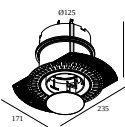

15212 0070 MOUNTING KIT R82 TRIMLESS CSC

15212 0150 MOUNTING KIT R82 TRIMLESS WSC

Mounting kits side air + light

29810 0010 MOUNTING KIT SIDE AIR 101

Cutout dimension (mm): 168

Mounting kits top air + light

29810 0210 MOUNTING KIT TOP AIR 101

Cutout dimension (mm): 135

Mounting kits side air only

29810 0100 MOUNTING KIT SIDE AIR ONLY 1

Cutout dimension (mm): 168

Mounting kits top air only

29810 0200 MOUNTING KIT TOP AIR ONLY 1

Cutout dimension (mm): 135

DELTALIGHT

DEEP RINGO TRIMLESS HE 92740

19441 9230 B

Mounting kits no air

29810 0050 MOUNTING KIT NO AIR 101

Cutout dimension (mm): 168

Notes: