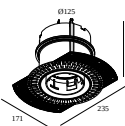

Cutout dimension (mm): 55

Mounting kits

15212 2000 MOUNTING KIT R82 TRIMLESS O.F.A.

Cutout dimension (mm): 105

DELTALIGHT

DEEP RINGO TRIMLESS HE 92740

19441 9230 B

Mounting kits stretched ceiling

15212 0070 MOUNTING KIT R82 TRIMLESS CSC

15212 0150 MOUNTING KIT R82 TRIMLESS WSC

Mounting kits side air + light

29810 0010 MOUNTING KIT SIDE AIR 101

Cutout dimension (mm): 168

Mounting kits top air + light

29810 0210 MOUNTING KIT TOP AIR 101

Cutout dimension (mm): 135

Mounting kits side air only

29810 0100 MOUNTING KIT SIDE AIR ONLY 1

Cutout dimension (mm): 168

Mounting kits top air only

29810 0200 MOUNTING KIT TOP AIR ONLY 1

Cutout dimension (mm): 135

DELTALIGHT

DEEP RINGO TRIMLESS HE 92740

19441 9230 B

Mounting kits no air

29810 0050 MOUNTING KIT NO AIR 101

Cutout dimension (mm): 168

Notes: