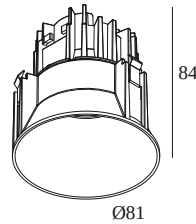

[View on website](#)

General info

LOCATION	indoor
INSTALLATION	Ceiling Recessed
CUTOUT SHAPE/SIZE (MM)	round - Ø KIT
RECESSED DEPTH (MM)	95
INGRESS PROTECTION	IP23/20
WEIGHT (KG)	0.3
ADJUSTABILITY	non adjustable
INFORMATION	LENS WFL-40° EXCL.LED POWER SUPPLY 350mA-DC

Cutout dimension (mm): 42

300 90 116 LED POWER SUPPLY 350mA-DC / 18W DIM8

2->2

Dimtype: mains (phase cut-off)

Cutout dimension (mm): 55

21012 0515 LED POWER SUPPLY MULTI POWER DIM5

1(1)

Dimtype: DALI

Cutout dimension (mm): 55

21012 0520 LED POWER SUPPLY 350mA-DC / 8W

1(0)

Dimtype: non-dimmable

Cutout dimension (mm): 47

21012 0575 LED POWER SUPPLY MULTI POWER DIM5

2->3(2)

Dimtype: DALI