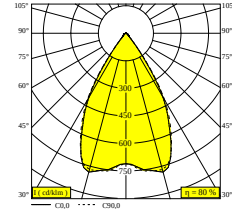

OMNILINER 50 CT P1312 PRISMATIC LENS HE 930 DIM5

31961 9305 ANO

AVAILABLE IN
ALU ANODIZED 31961 9305 ANO
BLACK 31961 9305 B
WHITE 31961 9305 W

 [View on website](#)

General info

LOCATION	indoor
INSTALLATION	Ceiling Suspended
INGRESS PROTECTION	IP20
WEIGHT (KG)	0
ADJUSTABILITY	non adjustable
INFORMATION	INCL.DIMMABLE LED POWER SUPPLY (DALI-2 standard) INCL.48V TRACK 100W INCL.2 x CABLE SUSPENSION SINGLE AUTO. 3,0m INCL.1 x CABLE 5 x 0.75mm ² INCL.CABLE BASE