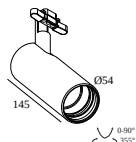

COMPATIBLE LUMINAIRES

SOLISCAPE - 52 SHHH

27187 9020 SOLI - 52 SHHH SOFT 93020