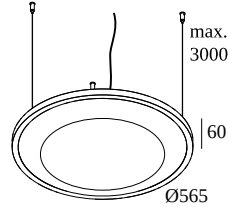

SOLI - SHHH PLUS 60/4 LIGHT GREY DIM5

27173 0005 W

AVAILABLE IN

BLACK 27173 0005 B

WHITE 27173 0005 W

 [View on website](#)

General info

LOCATION	indoor
INSTALLATION	Ceiling Suspended
INGRESS PROTECTION	IP20
WEIGHT (KG)	2.3
ADJUSTABILITY	non adjustable
INFORMATION	FOR max.4 x SOLI 52 - SHHH or max.3 x SOLI - 52 SHHH SOFT INCL.DIMMABLE LED POWER SUPPLY 250/600mA INCL.3 x CABLE SUSPENSION SINGLE AUTO. 3.0m INCL.1 x CABLE 4 x 0.75mm ² 3m

Electrical info

CLASS	I
POWER SUPPLY	YES
DIM TYPE	DALI

Remarks

[Click here for SOLI - SHHH 60 acoustic specifications](#)

Options

CABLE BASE R/S

For detailed installation instructions, please consult the manual : [27173_0005_HAND.pdf](#)

COMPATIBLE PARTS

Current supply

203 99 55 CABLE BASE R

DELTALIGHT

SOLI - SHHH PLUS 60/4 LIGHT GREY DIM5

27173 0005 W

203 99 56 CABLE BASE S

Electric connection parts