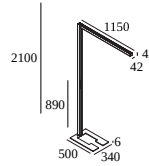

## INFORM 40 SQ FI U DOWN-UP 930

100091 9300 A-B

AVAILABLE IN

**ALU GREY-BLACK** 100091 9300 A-B

**BLACK-BLACK** 100091 9300 B-B

**WHITE-BLACK** 100091 9300 W-B

[View on website](#)

### General info

<b>LOCATION</b>	indoor
<b>INSTALLATION</b>	Floor Stand alone
<b>INGRESS PROTECTION</b>	IP20
<b>WEIGHT (KG)</b>	10
<b>ADJUSTABILITY</b>	non adjustable
<b>INFORMATION</b>	INCL.1 x CABLE 3 x 0.75mm <sup>2</sup> 2m + CEE 7/7 plug 2 control buttons : 1: UP ON/OFF + DIM 2: DOWN ON/OFF + DIM UGR ≤ 13