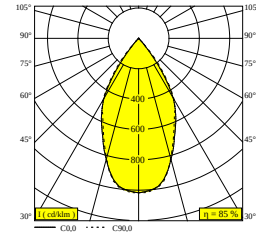

D-LINER 19 INF LOC2 838 94058 RD

32025 9420 B

AVAILABLE IN
BLACK 32025 9420 B

 [View on website](#)

General info

LOCATION	indoor
INSTALLATION	Ceiling Recessed
INGRESS PROTECTION	IP20
WEIGHT (KG)	0
ADJUSTABILITY	non adjustable
INFORMATION	36 x REFLECTOR 58° EXCL.LED POWER SUPPLY 390mA-DC INCL.1 x CABLE 2 x 0,75mm ² - 0,5m + WIELAND PLUG GST08i2 male green

Electrical info

CLASS	III
ENERGY CLASS	C

Lightsource info

LIGHTSOURCE NAME	LED
LIGHTSOURCE	LED cluster 13W / CRI>90 / 4000K / 2365lm
BEAMANGLE	58°
LED TECHNICS (LIGHT SOURCE)	2365lm // 13W // 183lm/W
LED TECHNICS (LUMINAIRE)	2013lm // 15W // 135lm/W