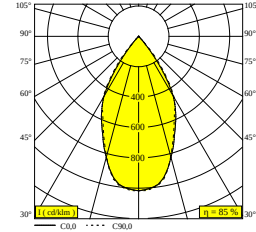

[View on website](#)

General info

LOCATION	indoor
INSTALLATION	Ceiling Recessed
INGRESS PROTECTION	IP20
WEIGHT (KG)	0
ADJUSTABILITY	non adjustable
INFORMATION	36 x REFLECTOR 58° EXCL.LED POWER SUPPLY 390mA-DC INCL.1 x CABLE 2 x 0,75mm² - 0,5m + WIELAND PLUG GST08i2 male green

Electrical info

CLASS	III
ENERGY CLASS	C

Lightsource info

LIGHTSOURCE NAME	LED
LIGHTSOURCE	LED cluster 13W / CRI>90 / 3000K / 2293lm
BEAMANGLE	58°
LED TECHNICS (LIGHT SOURCE)	2293lm // 13W // 177lm/W
LED TECHNICS (LUMINAIRE)	1951lm // 15W // 131lm/W

Requirements

LED POWER SUPPLY SET LOC PARALLEL

Options

CONNECTING CABLE LOC PARALLEL

For detailed installation instructions, please consult the manual : [32025_XXX0_HAND.pdf](#)

CEILING COMPATIBILITY

Ceiling Type

Mounting Kit

Acoustic climate-control ceiling Interlu WEC