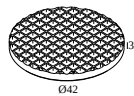

19810 0010 B HONEYCOMB 42 SINGLE USE B

19810 0020 LINEAR SPREAD LENS 42

DELTALIGHT

SOLI - 52 93045 Q-DIM

27118 933Q GC

19810 0030 SPREAD LENS 42

19810 0040 SOFTENING LENS 42

19810 0050 GLASS SBL 42