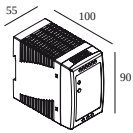

DELTALIGHT

SOLI - 52 93045 Q-DIM

27118 933Q GC

For detailed installation instructions, please consult the manual : [27118_XXXQ_HAND.pdf](#)

FINISH YOUR SPECIFICATION

LED power supplies

of Fixtures

of fixtures indicates how many devices can be connected (min -> max) to the power supply. The values before and after the '|' correspond respectively with the minimum and maximum driving current. Values between brackets are applicable to 110V.

Min current | Max current

300 89 48 100 LED POWER SUPPLY 48V-DC / 100W DIN

9 ☐

Dimtype: non-dimmable