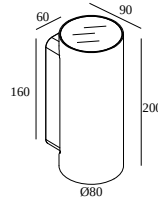

## NOCTA RD80 DOWN-UP SP 930

30115 9300 N

AVAILABLE IN

**ALU GREY** 30115 9300 A

**BLACK** 30115 9300 B

**FLEMISH BRONZE OUTDOOR** 30115 9300 FBX

**ANTHRACITE** 30115 9300 N

**WHITE** 30115 9300 W

### General info

<b>LOCATION</b>	outdoor
<b>INSTALLATION</b>	Wall Surface mounted
<b>INGRESS PROTECTION</b>	IP65
<b>PROTECTION AGAINST MECHANICAL IMPACT</b>	IK06
<b>WEIGHT (KG)</b>	1.4
<b>ADJUSTABILITY</b>	non adjustable
<b>INFORMATION</b>	INCL.4 x LENS INCL.LED POWER SUPPLY 700 mA-DC