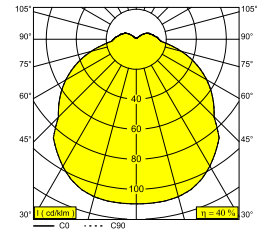

## MONTUR R LED WW B

232 712 83 B

AVAILABLE IN  
**BLACK** 232 712 83 B

 [View on website](#)

### General info

<b>LOCATION</b>	interior-external
<b>INSTALLATION</b>	Ceiling Surface mounted, Wall Surface mounted
<b>INGRESS PROTECTION</b>	IP65
<b>PROTECTION AGAINST MECHANICAL IMPACT</b>	IK07
<b>WEIGHT (KG)</b>	2.6
<b>ADJUSTABILITY</b>	non adjustable
<b>INFORMATION</b>	INCL.GLASS OPAL INCL.LED POWER SUPPLY 350mA-DC