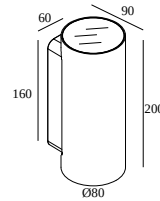

NOCTA RD80 DOWN-UP VWFL 930 DIM5

30114 9305 N

AVAILABLE IN

ALU GREY 30114 9305 A

BLACK 30114 9305 B

FLEMISH BRONZE OUTDOOR 30114 9305 FBRX

ANTHRACITE 30114 9305 N

WHITE 30114 9305 W

[View on website](#)

General info

LOCATION	outdoor
INSTALLATION	Wall Surface mounted
INGRESS PROTECTION	IP65
PROTECTION AGAINST MECHANICAL IMPACT	IK06
WEIGHT (KG)	1.4
ADJUSTABILITY	non adjustable
INFORMATION	INCL.2 x LENS INCL.DIMMABLE LED POWER SUPPLY 350 mA-DC