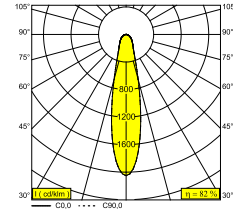

HALOSCAN ST HP 92721

23114 9220 W

AVAILABLE IN
BLACK 23114 9220 B
WHITE 23114 9220 W

 [View on website](#)

General info

LOCATION	indoor
INSTALLATION	Ceiling Recessed
CUTOUT SHAPE/SIZE (MM)	round - 70
RECESSED DEPTH (MM)	55
THICKNESS OF MOUNTING SURFACE (MM)	min.1
INGRESS PROTECTION	IP20
WEIGHT (KG)	0.3
ADJUSTABILITY	0° to 45° swiveling, 355° rotatable
INFORMATION	LENS FL-21° EXCL.LED POWER SUPPLY 350mA-DC

Electrical info

CLASS	III
DIM TYPE	depending on power supply
ENERGY CLASS	D
CERTIFICATES	CB, ENEC

Lightsource info

LIGHTSOURCE NAME	LED
LIGHTSOURCE	LED array 11,6W / CRI>90 (R9: 60) / 2700K / 1458lm
TM-30 VALUES	rf: 89 / Rg: 100
SDCM	SDCM1
RISKGROUP	RG1
LM80	L90B10 > 50000
BEAMANGLE	21°
LED TECHNICS (LIGHT SOURCE)	1458lm // 11,6W // 125lm/W
LED TECHNICS (LUMINAIRE)	1195lm // 13,3W // 90lm/W