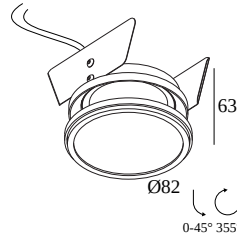

HALOSCAN ST HP 92721

23114 9220 W

AVAILABLE IN
BLACK 23114 9220 B
WHITE 23114 9220 W

 [View on website](#)

General info

LOCATION	indoor
INSTALLATION	Ceiling Recessed
CUTOUT SHAPE/SIZE (MM)	round - 70
RECESSED DEPTH (MM)	55
THICKNESS OF MOUNTING SURFACE (MM)	min.1
INGRESS PROTECTION	IP20
WEIGHT (KG)	0.3
ADJUSTABILITY	0° to 45° swiveling, 355° rotatable
INFORMATION	LENS FL-21° EXCL.LED POWER SUPPLY 350mA-DC

HALOSCAN ST HP 92721

23114 9220 W

300 48 350 ED1 LED POWER CONVERTER 48V-DC to 350 mA-DC / 15W DIM1

1

Dimtype: 1-10V

Cutout dimension (mm): 30

300 48 350 ED5 LED POWER CONVERTER 48V-DC to 350 mA-DC / 15W DIM5

1

Dimtype: DALI

Cutout dimension (mm): 45

300 48 350 MDL LED POWER CONVERTER 48V-DC to 350 mA-DC / 15W MDL

1

Dimtype: non-dimmable

Cutout dimension (mm): 30

300 48 350 WDL LED POWER CONVERTER 48V-DC to 350 mA-DC / 15W WDL

Cutout dimension (mm): 54

21012 0035 LED POWER SUPPLY MULTI POWER DIM5

1

Dimtype: DALI

Cutout dimension (mm): 54

21012 004W LED POWER SUPPLY MULTI-POWER WDL

2(2)

Dimtype: WDL = wireless dimmable