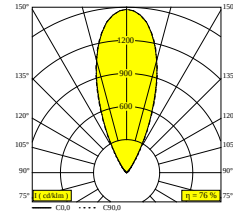

LOGIC LINEAR ON 880 92740 DIM5

30835 9235 FBRX

AVAILABLE IN

ALU GREY 30835 9235 A

BLACK 30835 9235 B

FLEMISH BRONZE OUTDOOR 30835 9235 FBRX

ANTHRACITE 30835 9235 N

WHITE 30835 9235 W

Electrical info

| | |
|---------------------|----------|
| ELECTRICAL | 48V-DC |
| CLASS | III |
| DIM TYPE | DALI |
| ENERGY CLASS | F |
| CERTIFICATES | CB, ENEC |

Lightsource info

| | |
|------------------------------------|--|
| LIGHTSOURCE NAME | LED |
| LIGHTSOURCE | LED cluster 28,8W / CRI>90 (R9: 55) / 2700K / 3288lm |
| TM-30 VALUES | Rf: 91 / Rg: 100 |
| SDCM | SDCM3 |
| RISKGROUP | RG2 |
| LM80 | L80 > 150000 |
| BEAMANGLE | 40° |
| LED TECHNICS (LIGHT SOURCE) | 3288lm // 28,8W // 111lm/W |
| LED TECHNICS (LUMINAIRE) | 2502lm // 33,1W // 76lm/W |