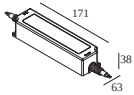

Requirements

WALL BRACKET SET
FLOOR BRACKET SET
IP68 CABLE + CONNECTOR 5P
LED POWER SUPPLY 48V-DC

Options

THROUGH WIRING SET IP68

DELTALIGHT

LOGIC LINEAR ON 880 92740 DIM5

30835 9235 FBRX

For detailed installation instructions, please consult the manual : [30835_XXX5_HAND.pdf](#)

FINISH YOUR SPECIFICATION

LED power supplies

of Fixtures

of fixtures indicates how many devices can be connected (min -> max) to the power supply. The values before and after the '|' correspond respectively with the minimum and maximum driving current. Values between brackets are applicable to 110V.

Min current | Max current

21032 0390 LED POWER SUPPLY 48V-DC / 90W

Dimtype: non-dimmable

Cutout dimension (mm): 75

2

Fixation components

30810 0040 LOGIC LINEAR 880 BOX EXTEND

30810 0040 INOX WALL BRACKET SET 60 INOX