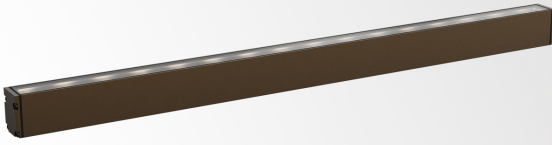

LOGIC LINEAR ON 880 92740 DIM5

30835 9235 FBRX

AVAILABLE IN

ALU GREY 30835 9235 A

BLACK 30835 9235 B

FLEMISH BRONZE OUTDOOR 30835 9235 FBRX

ANTHRACITE 30835 9235 N

WHITE 30835 9235 W

 [View on website](#)

General info

| | |
|---|---|
| LOCATION | outdoor |
| INSTALLATION | Floor Surface mounted, Wall Surface mounted |
| INGRESS PROTECTION | IP67 |
| PROTECTION AGAINST MECHANICAL IMPACT | IK07 |
| WEIGHT (KG) | 2 |
| INFORMATION | 16 x LENS WFL-40° EXCL.LED POWER SUPPLY 48V-DC DALI DT8 dimming |