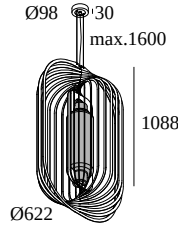

DELTALIGHT

SOIREE SC 6210 E27 OPAL

24015 0000 FG

AVAILABLE IN
BLACK 24015 0000 B
FLEMISH GOLD 24015 0000 FG

 [View on website](#)

General info

LOCATION	indoor
INSTALLATION	Ceiling Suspended
INGRESS PROTECTION	IP20
WEIGHT (KG)	8.5
ADJUSTABILITY	non adjustable
INFORMATION	INCL.2 x CABLE SUSPENSION SINGLE AUTOM. 1.6m INCL.1 x CABLE 2 x 0.75mm ² INCL.1 x GLASS OPAL

Electrical info

	1 x T30-LED Filament max.15W
CLASS	I
CERTIFICATES	CB, EAC, ENEC, RCM

Lightsource info

LIGHTSOURCE NAME	E27
-------------------------	-----

Remarks

lamp not included

For detailed installation instructions, please consult the manual : [24015_0000_HAND.pdf](#)