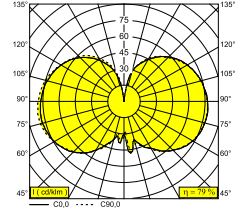

DELTALIGHT

SOIREE SC 6210 E27 OPAL

24015 0000 FG

AVAILABLE IN
BLACK 24015 0000 B
FLEMISH GOLD 24015 0000 FG

 [View on website](#)

General info

LOCATION	indoor
INSTALLATION	Ceiling Suspended
INGRESS PROTECTION	IP20
WEIGHT (KG)	8.5
ADJUSTABILITY	non adjustable
INFORMATION	INCL.2 x CABLE SUSPENSION SINGLE AUTOM. 1.6m INCL.1 x CABLE 2 x 0.75mm ² INCL.1 x GLASS OPAL