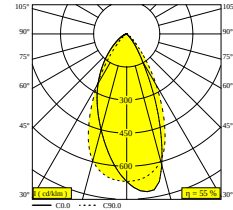

[View on website](#)

General info	
LOCATION	indoor
INSTALLATION	Ceiling Semi-recessed
CUTOUT SHAPE/SIZE (MM)	round - 43
RECESSED DEPTH (MM)	40
INGRESS PROTECTION	IP20
WEIGHT (KG)	0.3
ADJUSTABILITY	0° to 85° swiveling, 355° rotatable
INFORMATION	WALLWASH LENS EXCL.LED POWER SUPPLY 350mA-DC
Electrical info	
CLASS	III
DIM TYPE	depending on power supply
ENERGY CLASS	E
CERTIFICATES	LCA
Lightsource info	
LIGHTSOURCE NAME	LED
LIGHTSOURCE	LED array 5,8W / CRI>90 (R9: 60) / 2700K / 753lm
TM-30 VALUES	rf: 89 / Rg: 100
SDCM	SDCM1
RISKGROUP	RG1
LM80	L90B10 > 50000
LED TECHNICS (LIGHT SOURCE)	753lm // 5,8W // 129lm/W
LED TECHNICS (LUMINAIRE)	413lm // 6,7W // 62lm/W