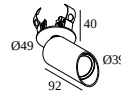

[View on website](#)

General info	
LOCATION	indoor
INSTALLATION	Ceiling Semi-recessed
CUTOUT SHAPE/SIZE (MM)	round - 43
RECESSED DEPTH (MM)	40
INGRESS PROTECTION	IP20
WEIGHT (KG)	0.3
ADJUSTABILITY	0° to 85° swiveling, 355° rotatable
INFORMATION	WALLWASH LENS EXCL.LED POWER SUPPLY 350mA-DC
Electrical info	
CLASS	III
DIM TYPE	depending on power supply
ENERGY CLASS	E
CERTIFICATES	LCA
Lightsource info	
LIGHTSOURCE NAME	LED
LIGHTSOURCE	LED array 5,8W / CRI>90 (R9: 60) / 2700K / 753lm
TM-30 VALUES	rf: 89 / Rg: 100
SDCM	SDCM1
RISKGROUP	RG1
LM80	L90B10 > 50000
LED TECHNICS (LIGHT SOURCE)	753lm // 5,8W // 129lm/W
LED TECHNICS (LUMINAIRE)	413lm // 6,7W // 62lm/W

2

Dimtype: DALI

Cutout dimension (mm): 45

300 48 500 MDL LED POWER CONVERTER 48V-DC to 500 mA-DC / 22W MDL

2

Dimtype: non-dimmable

Cutout dimension (mm): 30

300 48 500 WDL LED POWER CONVERTER 48V-DC to 500 mA-DC / 22W WDL

4(4)

Dimtype: 1-10V or DALI or push button

Cutout dimension (mm): 82

300 90 64 LED POWER SUPPLY MULTI-POWER DIM7

2(2) | 2(1)

Dimtype: 1-10V or push button

Cutout dimension (mm): 72

300 90 67 LED POWER CONVERTER 24V-DC TO MULTI CURRENT 48W DIM9

Cutout dimension (mm): 55

300 90 125 LED POWER SUPPLY MULTI-POWER MINI DIM5

2(2)

Dimtype: DALI

Cutout dimension (mm): 55

300 90 135 LED POWER SUPPLY MULTI-POWER HV

3->4 | 2->4

Dimtype: non-dimmable