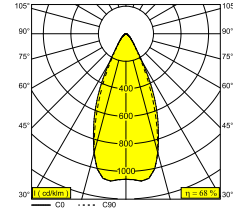

DELTALIGHT

FRAX SB 92747

26000 9280 FBRX

AVAILABLE IN

FLEMISH BRONZE OUTDOOR 26000 9280 FBRX

ANTHRACITE 26000 9280 N

PINE GREEN 26000 9280 PGR

[View on website](#)

General info

LOCATION	outdoor
INSTALLATION	Floor Surface mounted, Wall Surface mounted
INGRESS PROTECTION	IP65
PROTECTION AGAINST MECHANICAL IMPACT	IK06
WEIGHT (KG)	1.3
ADJUSTABILITY	0° to 120° swiveling, 360° rotatable
INFORMATION	4 x LENS SP-14° INCL.LED POWER SUPPLY 700mA-DC INCL.BEAM LENS 47° INCL.1 x CABLE H05 RN-F 3 x 1mm ² 2m