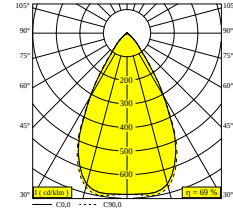

Image may differ from the actual product
Consult drawing for correct size and structure

INFORM 40 SQ 360 DOWN TW 1 DT8 85063 DIM5

30718 8035 W-B

BESCHIKBAAR IN
ZWART-ZWART 30718 8035 B-B
WIT-ZWART 30718 8035 W-B