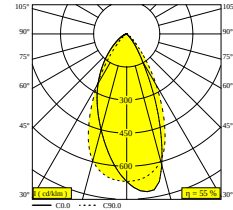

[View on website](#)

General info	
LOCATION	indoor
INSTALLATION	Ceiling Semi-recessed
CUTOUT SHAPE/SIZE (MM)	round - 43
RECESSED DEPTH (MM)	40
INGRESS PROTECTION	IP20
WEIGHT (KG)	0.3
ADJUSTABILITY	0° to 85° swiveling, 355° rotatable
INFORMATION	WALLWASH LENS EXCL.LED POWER SUPPLY 350mA-DC