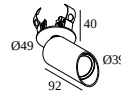

[View on website](#)

General info	
LOCATION	indoor
INSTALLATION	Ceiling Semi-recessed
CUTOUT SHAPE/SIZE (MM)	round - 43
RECESSED DEPTH (MM)	40
INGRESS PROTECTION	IP20
WEIGHT (KG)	0.3
ADJUSTABILITY	0° to 85° swiveling, 355° rotatable
INFORMATION	WALLWASH LENS EXCL.LED POWER SUPPLY 350mA-DC

Min current | Max current

300 48 350 ED1 LED POWER CONVERTER 48V-DC to 350 mA-DC / 15W DIM1

Dimtype: 1-10V

Cutout dimension (mm): 30

2

300 48 350 ED5 LED POWER CONVERTER 48V-DC to 350 mA-DC / 15W DIM5

Dimtype: DALI

Cutout dimension (mm): 45

2

300 48 350 MDL LED POWER CONVERTER 48V-DC to 350 mA-DC / 15W MDL

Dimtype: non-dimmable

Cutout dimension (mm): 30

2

300 48 350 WDL LED POWER CONVERTER 48V-DC to 350 mA-DC / 15W WDL

Dimtype: 1-10V

Cutout dimension (mm): 30

300 48 500 ED5 LED POWER CONVERTER 48V-DC to 500 mA-DC / 22W DIM5

2

Dimtype: DALI

Cutout dimension (mm): 45

300 48 500 MDL LED POWER CONVERTER 48V-DC to 500 mA-DC / 22W MDL