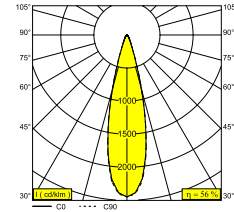

FRAX SB 92726 HONEYCOMB

26000 9270 FBRX

AVAILABLE IN

FLEMISH BRONZE OUTDOOR 26000 9270 FBRX

ANTHRACITE 26000 9270 N

PINE GREEN 26000 9270 PGR

[View on website](#)

General info

LOCATION	outdoor
INSTALLATION	Floor Surface mounted, Wall Surface mounted
INGRESS PROTECTION	IP65
PROTECTION AGAINST MECHANICAL IMPACT	IK06
WEIGHT (KG)	1.3
ADJUSTABILITY	0° to 120° swiveling, 360° rotatable
INFORMATION	4 x LENS SP-14° INCL.LED POWER SUPPLY 700mA-DC INCL.BEAM LENS 26° INCL.HONEYCOMB INCL.1 x CABLE H05 RN-F 3 x 1mm² 2m

Electrical info

ELECTRICAL	220-240V / 50-60Hz
CLASS	I
POWER SUPPLY	YES
DIM TYPE	non-dimmable
ENERGY CLASS	E
CERTIFICATES	CB, ENEC, EPD, RCM

Lightsource info

LIGHTSOURCE NAME	LED
LIGHTSOURCE	LED cluster 8W / CRI>90 (R9: 50) / 2700K / 878lm
TM-30 VALUES	Rf: 91 / Rg: 100
SDCM	SDCM3
RISKGROUP	RG2
LM80	L80 > 150000
BEAMANGLE	26°
LED TECHNICS (LIGHT SOURCE)	878lm // 8W // 110lm/W
LED TECHNICS (LUMINAIRE)	492lm // 9,2W // 53lm/W

Requirements

FRAX BRACKET
FRAX PIN
FRAX STRAP

Options

FRAX ANTI VANDAL SCREWS

Accessories

FRAX S KAP