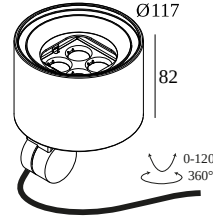

FRAX SB 92726 HONEYCOMB

26000 9270 FBRX

AVAILABLE IN

FLEMISH BRONZE OUTDOOR 26000 9270 FBRX

ANTHRACITE 26000 9270 N

PINE GREEN 26000 9270 PGR

[View on website](#)

General info

LOCATION	outdoor
INSTALLATION	Floor Surface mounted, Wall Surface mounted
INGRESS PROTECTION	IP65
PROTECTION AGAINST MECHANICAL IMPACT	IK06
WEIGHT (KG)	1.3
ADJUSTABILITY	0° to 120° swiveling, 360° rotatable
INFORMATION	4 x LENS SP-14° INCL.LED POWER SUPPLY 700mA-DC INCL.BEAM LENS 26° INCL.HONEYCOMB INCL.1 x CABLE H05 RN-F 3 x 1mm² 2m

Electrical info

ELECTRICAL	220-240V / 50-60Hz
CLASS	I
POWER SUPPLY	YES
DIM TYPE	non-dimmable
ENERGY CLASS	E
CERTIFICATES	CB, ENEC, EPD, RCM

Lightsource info

LIGHTSOURCE NAME	LED
LIGHTSOURCE	LED cluster 8W / CRI>90 (R9: 50) / 2700K / 878lm
TM-30 VALUES	Rf: 91 / Rg: 100
SDCM	SDCM3
RISKGROUP	RG2
LM80	L80 > 150000
BEAMANGLE	26°
LED TECHNICS (LIGHT SOURCE)	878lm // 8W // 110lm/W
LED TECHNICS (LUMINAIRE)	492lm // 9,2W // 53lm/W

Requirements

FRAX BRACKET
FRAX PIN
FRAX STRAP

Options

FRAX ANTI VANDAL SCREWS

Accessories

FRAX S KAP