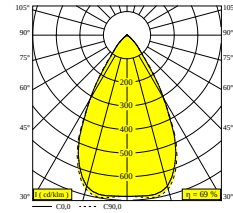

Image may differ from the actual product
Consult drawing for correct size and structure

INFORM 40 SQ 320 DOWN 93063 DIM5

30716 9335 W-B

AVAILABLE IN
BLACK-BLACK 30716 9335 B-B
WHITE-BLACK 30716 9335 W-B

 [View on website](#)