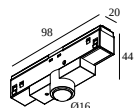

21032 0040 M - WIRELESS PRESENCE AND DAYLIGHT SENSOR