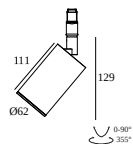

421 152 811 93 MDL M20/M26 - SPY FOCUS 930 MDL

SPLITLINE M/SHIFTLINE M - CUPPA