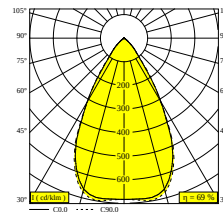

Image may differ from the actual product
Consult drawing for correct size and structure

INFORM 40 SQ 320 DOWN TW 1 DT8 85063 DIM5

30715 8035 W-B

BESCHIKBAAR IN

ZWART-ZWART 30715 8035 B-B

WIT-ZWART 30715 8035 W-B