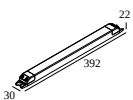

10

Dimtype: non-dimmable

Cutout dimension (mm): 40

**21012 0240** LED POWER SUPPLY 48V-DC / 200W

20

Dimtype: non-dimmable

Cutout dimension (mm): 40