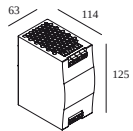

300 89 48 240 LED POWER SUPPLY 48V-DC / 240W DIN

24 ☐

Dimtype: non-dimmable