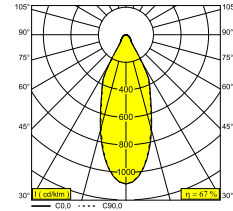

## M26L - BOXY L 92733 DIM5

10736 9225 B-B

AVAILABLE IN

**BLACK-BLACK** 10736 9225 B-B

**BLACK-FLEMISH BRONZE** 10736 9225 B-FBR

**BLACK-FLEMISH GOLD** 10736 9225 B-FG

**WHITE-WHITE** 10736 9225 W-W

[View on website](#)