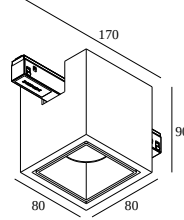

M26L - BOXY L 92733 DIM5

10736 9225 B-B

AVAILABLE IN

BLACK-BLACK 10736 9225 B-B

BLACK-FLEMISH BRONZE 10736 9225 B-FBR

BLACK-FLEMISH GOLD 10736 9225 B-FG

WHITE-WHITE 10736 9225 W-W

[View on website](#)

General info

LOCATION	indoor
INSTALLATION	Low voltage systems Low voltage system mounted
INGRESS PROTECTION	IP20
WEIGHT (KG)	0.4
ADJUSTABILITY	non adjustable
INFORMATION	REFLECTOR FL-33° EXCL.LED POWER SUPPLY 48V-DC

Electrical info

ELECTRICAL	48V-DC
CLASS	III
DIM TYPE	DALI
ENERGY CLASS	E
CERTIFICATES	CB, ENEC

Lightsource info

LIGHTSOURCE NAME	LED
LIGHTSOURCE	LED array 8,6W / CRI>90 (R9: 60) / 2700K / 1041lm
TM-30 VALUES	rf: 89 / Rg: 100
SDCM	SDCM1
RISKGROUP	RG1
LM80	L90B10 > 50000
BEAMANGLE	33°
LED TECHNICS (LIGHT SOURCE)	1041lm // 8,6W // 121lm/W
LED TECHNICS (LUMINAIRE)	697lm // 9,9W // 70lm/W

Remarks

Take a look at our **MAGNETIC PROFILES** movie

Requirements

LED POWER SUPPLY 48V-DC

Accessories

BOXY HONEYCOMB
BOXY SOFTENING LENS
BOXY GLASS SBL