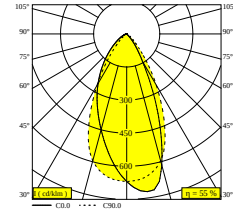

[View on website](#)

General info

LOCATION	indoor
INSTALLATION	Ceiling Semi-recessed
CUTOUT SHAPE/SIZE (MM)	round - 43
RECESSED DEPTH (MM)	40
INGRESS PROTECTION	IP20
WEIGHT (KG)	0.3
ADJUSTABILITY	0° to 85° swiveling, 355° rotatable
INFORMATION	WALLWASH LENS EXCL.LED POWER SUPPLY 350mA-DC