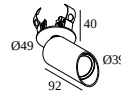

[View on website](#)

General info

LOCATION	indoor
INSTALLATION	Ceiling Semi-recessed
CUTOUT SHAPE/SIZE (MM)	round - 43
RECESSED DEPTH (MM)	40
INGRESS PROTECTION	IP20
WEIGHT (KG)	0.3
ADJUSTABILITY	0° to 85° swiveling, 355° rotatable
INFORMATION	WALLWASH LENS EXCL.LED POWER SUPPLY 350mA-DC

Min current | Max current

300 48 350 ED1 LED POWER CONVERTER 48V-DC to 350 mA-DC / 15W DIM1

2

Dimtype: 1-10V

Cutout dimension (mm): 30

300 48 350 ED5 LED POWER CONVERTER 48V-DC to 350 mA-DC / 15W DIM5

2

Dimtype: DALI

Cutout dimension (mm): 45

300 48 350 MDL LED POWER CONVERTER 48V-DC to 350 mA-DC / 15W MDL

2

Dimtype: non-dimmable

Cutout dimension (mm): 30

300 48 350 WDL LED POWER CONVERTER 48V-DC to 350 mA-DC / 15W WDL

Dimtype: 1-10V

Cutout dimension (mm): 30

300 48 500 ED5 LED POWER CONVERTER 48V-DC to 500 mA-DC / 22W DIM5

2

Dimtype: DALI

Cutout dimension (mm): 45

300 48 500 MDL LED POWER CONVERTER 48V-DC to 500 mA-DC / 22W MDL