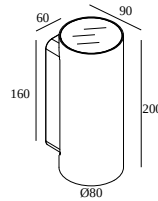

## NOCTA RD80 DOWN-UP SP 930 DIM5

30115 9305 A

AVAILABLE IN

**ALU GREY** 30115 9305 A

**BLACK** 30115 9305 B

**FLEMISH BRONZE OUTDOOR** 30115 9305 FBRX

**ANTHRACITE** 30115 9305 N

**WHITE** 30115 9305 W

### General info

<b>LOCATION</b>	outdoor
<b>INSTALLATION</b>	Wall Surface mounted
<b>INGRESS PROTECTION</b>	IP65
<b>PROTECTION AGAINST MECHANICAL IMPACT</b>	IK06
<b>WEIGHT (KG)</b>	1.4
<b>ADJUSTABILITY</b>	non adjustable
<b>INFORMATION</b>	INCL.4 x LENS INCL.DIMMABLE LED POWER SUPPLY 700 mA-DC