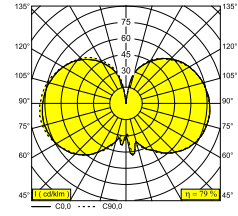

SOIREE SC 6210 E27 OPAL

24015 0000 B

AVAILABLE IN
BLACK 24015 0000 B
FLEMISH GOLD 24015 0000 FG

 [View on website](#)

General info

| | |
|---------------------------|---|
| LOCATION | indoor |
| INSTALLATION | Ceiling Suspended |
| INGRESS PROTECTION | IP20 |
| WEIGHT (KG) | 8.5 |
| ADJUSTABILITY | non adjustable |
| INFORMATION | INCL.2 x CABLE SUSPENSION SINGLE AUTOM. 1.6m INCL.1 x CABLE 2 x 0.75mm ² INCL.1 x GLASS OPAL |