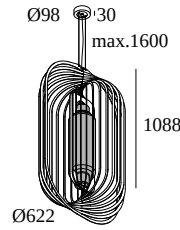

SOIREE SC 6210 E27 OPAL

24015 0000 B

AVAILABLE IN
BLACK 24015 0000 B
FLEMISH GOLD 24015 0000 FG

 [View on website](#)

General info

| | |
|---------------------------|---|
| LOCATION | indoor |
| INSTALLATION | Ceiling Suspended |
| INGRESS PROTECTION | IP20 |
| WEIGHT (KG) | 8.5 |
| ADJUSTABILITY | non adjustable |
| INFORMATION | INCL.2 x CABLE SUSPENSION SINGLE AUTOM. 1.6m INCL.1 x CABLE 2 x 0.75mm ² INCL.1 x GLASS OPAL |

Electrical info

| | |
|---------------------|------------------------------|
| | 1 x T30-LED Filament max.15W |
| CLASS | I |
| CERTIFICATES | CB, EAC, ENEC, RCM |

Lightsource info

| | |
|-------------------------|-----|
| LIGHTSOURCE NAME | E27 |
|-------------------------|-----|