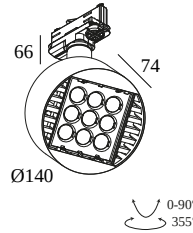

FRAGMA M 93014 ADM WD

23611 931W B

AVAILABLE IN
BLACK 23611 931W B
WHITE 23611 931W W

[View on website](#)

General info

LOCATION	indoor
INSTALLATION	Mains voltage track Mains voltage track mounted
INGRESS PROTECTION	IP20
WEIGHT (KG)	1.3
ADJUSTABILITY	0° to 90° swiveling, 355° rotatable
INFORMATION	9 x LENS SP-14° INCL.DIMMABLE LED POWER SUPPLY 900mA-DC 3F MULTI ADAPTER