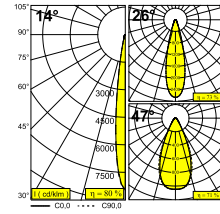

FRAGMA M 93014 ADM WD

23611 931W B

AVAILABLE IN
BLACK 23611 931W B
WHITE 23611 931W W

[View on website](#)

General info

LOCATION	indoor
INSTALLATION	Mains voltage track Mains voltage track mounted
INGRESS PROTECTION	IP20
WEIGHT (KG)	1.3
ADJUSTABILITY	0° to 90° swiveling, 355° rotatable
INFORMATION	9 x LENS SP-14° INCL.DIMMABLE LED POWER SUPPLY 900mA-DC 3F MULTI ADAPTER

Electrical info

ELECTRICAL	220-240V / 50-60Hz
CLASS	I
POWER SUPPLY	YES
DIM TYPE	WDL = wireless dimmable
ENERGY CLASS	E
CERTIFICATES	CB, EAC, ENEC, RCM

Lightsource info

LIGHTSOURCE NAME	LED
LIGHTSOURCE	LED cluster 23,4W / CRI>90 (R9: 64) / 3000K / 2654lm
TM-30 VALUES	Rf: 92 / Rg: 99
SDCM	SDCM3
RISKGROUP	RG2
LM80	L80 > 150000
BEAMANGLE	14°
LED TECHNICS (LIGHT SOURCE)	2654lm // 23,4W // 113lm/W
LED TECHNICS (LUMINAIRE)	2123lm // 26,9W // 79lm/W