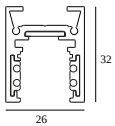

10

Dimtype: non-dimmable

Cutout dimension (mm): 40

21012 0240 LED POWER SUPPLY 48V-DC / 200W

20

Dimtype: non-dimmable

Cutout dimension (mm): 40

COMPATIBLE COMPOSABLES

SHIFTLINE M26L profile (+ SHIFTLINE M26L MATRIX)

Available Colours

23358 0000 SLM26L - PROFILE

23358 0010 SLM26L - PROFILE 1m

23358 0020 SLM26L - PROFILE 2m

DELTALIGHT

M26L - SPY 39 WALLWASH 927 DIM5

23434 9205 BRA