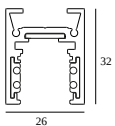

10

Dimtype: non-dimmable

Cutout dimension (mm): 40

21012 0240 LED POWER SUPPLY 48V-DC / 200W

20

Dimtype: non-dimmable

Cutout dimension (mm): 40

COMPATIBLE COMPOSABLES

SHIFTLINE M26L profile (+ SHIFTLINE M26L MATRIX)

Available Colours

23358 0000 SLM26L - PROFILE

23358 0010 SLM26L - PROFILE 1m

23358 0020 SLM26L - PROFILE 2m

DELTALIGHT

M26L - SPY 39 WALLWASH 927 DIM5

23434 9205 BRA