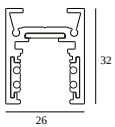

10

Dimtype: non-dimmable

Cutout dimension (mm): 40

21012 0240 LED POWER SUPPLY 48V-DC / 200W

20

Dimtype: non-dimmable

Cutout dimension (mm): 40

COMPATIBLE COMPOSABLES

SHIFTLINE M26L profile (+ SHIFTLINE M26L MATRIX)

Available Colours

23358 0000 SLM26L - PROFILE

23358 0010 SLM26L - PROFILE 1m

23358 0020 SLM26L - PROFILE 2m

DELTALIGHT

M26L - SPY 39 WALLWASH 927 DIM5

23434 9205 BRA