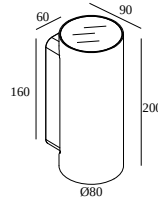

## NOCTA RD80 DOWN-UP SP 930

30115 9300 A

AVAILABLE IN

**ALU GREY** 30115 9300 A

**BLACK** 30115 9300 B

**FLEMISH BRONZE OUTDOOR** 30115 9300 FBX

**ANTHRACITE** 30115 9300 N

**WHITE** 30115 9300 W

### General info

<b>LOCATION</b>	outdoor
<b>INSTALLATION</b>	Wall Surface mounted
<b>INGRESS PROTECTION</b>	IP65
<b>PROTECTION AGAINST MECHANICAL IMPACT</b>	IK06
<b>WEIGHT (KG)</b>	1.4
<b>ADJUSTABILITY</b>	non adjustable
<b>INFORMATION</b>	INCL.4 x LENS INCL.LED POWER SUPPLY 700 mA-DC