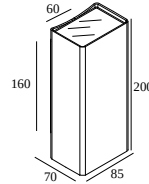

NOCTA SQ85 DOWN-UP VWFL 927 DIM5

30120 9205 FBRX

AVAILABLE IN

ALU GREY 30120 9205 A

BLACK 30120 9205 B

FLEMISH BRONZE OUTDOOR 30120 9205 FBRX

ANTHRACITE 30120 9205 N

WHITE 30120 9205 W

 [View on website](#)

General info

LOCATION	outdoor
INSTALLATION	Wall Surface mounted
INGRESS PROTECTION	IP65
PROTECTION AGAINST MECHANICAL IMPACT	IK06
WEIGHT (KG)	1.4
ADJUSTABILITY	non adjustable
INFORMATION	INCL.2 x LENS INCL.DIMMABLE LED POWER SUPPLY 350 mA-DC