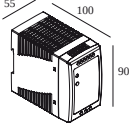

DELTALIGHT

MIKALINE-OH! L198 93034 MDL

30615 9320 B

LED power supplies

---

300 89 48 100 LED POWER SUPPLY 48V-DC / 100W DIN

Dimtype: non-dimmable