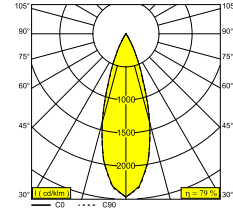

MIKALINE-OH! L198 93034 MDL

30615 9320 B

AVAILABLE IN
BLACK 30615 9320 B
GOLD COLOURED 30615 9320 GC

[View on website](#)

General info

LOCATION	indoor
INSTALLATION	Ceiling Surface mounted,Ceiling Suspended,Wall Surface mounted
INGRESS PROTECTION	IP20
WEIGHT (KG)	1.1
ADJUSTABILITY	non adjustable
INFORMATION	INCL.PLUG-IN-48V CABLE 11cm black EXCL.LED POWER SUPPLY 48V-DC connection max.140W (3A)

Electrical info

ELECTRICAL	48V-DC
CLASS	III
DIM TYPE	MDL = 1-10V or DALI or push button
ENERGY CLASS	F
CERTIFICATES	CB, ENEC

Lightsource info

LIGHTSOURCE NAME	LED
LIGHTSOURCE	3 x (LED cluster 5,2W / CRI>90 (R9: 50) / 3000K / 596lm)
TM-30 VALUES	Rf: 90 / Rg: 101
SDCM	SDCM3
LM80	L80 > 60000
BEAMANGLE	34°
LED TECHNICS (LIGHT SOURCE)	1788lm // 15,6W // 115lm/W
LED TECHNICS (LUMINAIRE)	1413lm // 17,9W // 79lm/W

Requirements

LED POWER SUPPLY 48V-DC (Remote)
DIMMABLE MODULATOR
POWERBOX 48V-DC PLUG-IN

Options

MIKALINE - JUNCTION / FIXATION
MIKALINE - CABLE SUSPENSION
PLUG-IN 48V CABLE
CONNECTION CLIP 1 x PLUG-IN 48V
CEILING BASE PLUG-IN 48V