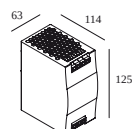

300 89 48 240 LED POWER SUPPLY 48V-DC / 240W DIN

Type de gradation: non dimmable