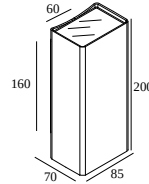

## NOCTA SQ85 DOWN-UP VWFL 927 DIM5

30120 9205 A

AVAILABLE IN

**ALU GREY** 30120 9205 A

**BLACK** 30120 9205 B

**FLEMISH BRONZE OUTDOOR** 30120 9205 FBRX

**ANTHRACITE** 30120 9205 N

**WHITE** 30120 9205 W

### General info

<b>LOCATION</b>	outdoor
<b>INSTALLATION</b>	Wall Surface mounted
<b>INGRESS PROTECTION</b>	IP65
<b>PROTECTION AGAINST MECHANICAL IMPACT</b>	IK06
<b>WEIGHT (KG)</b>	1.4
<b>ADJUSTABILITY</b>	non adjustable
<b>INFORMATION</b>	INCL.2 x LENS INCL.DIMMABLE LED POWER SUPPLY 350 mA-DC