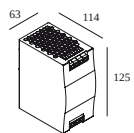

30610 0120 PLUG-IN 48V CABLE 3m black

30610 0140 B CONNECTION CLIP 1 x PLUG-IN 48V B

Cutout dimension (mm): 51

LED power supplies

300 89 48 100 LED POWER SUPPLY 48V-DC / 100W DIN

Dimtype: non-dimmable

300 89 48 240 LED POWER SUPPLY 48V-DC / 240W DIN