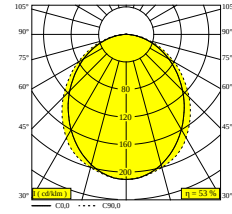

MIKALINE L148 930

30611 9300 GC

AVAILABLE IN
BLACK 30611 9300 B
GOLD COLOURED 30611 9300 GC

 [View on website](#)

General info

LOCATION	indoor
INSTALLATION	Ceiling Surface mounted,Ceiling Suspended,Wall Surface mounted
INGRESS PROTECTION	IP20
WEIGHT (KG)	0.8
ADJUSTABILITY	non adjustable
INFORMATION	INCL.PLUG-IN-48V CABLE 11cm black EXCL.LED POWER SUPPLY 48V-DC connection max.140W (3A)