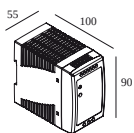

For detailed installation instructions, please consult the manual : [30611_XXX0_HAND.pdf](#)

FINISH YOUR SPECIFICATION

Current supply

30610 0100 PLUG-IN 48V CABLE 11cm black

30610 0110 PLUG-IN 48V CABLE 1,5m black

30610 0120 PLUG-IN 48V CABLE 3m black

30610 0140 B CONNECTION CLIP 1 x PLUG-IN 48V B

Cutout dimension (mm): 51

LED power supplies

300 89 48 100 LED POWER SUPPLY 48V-DC / 100W DIN

Dimtype: non-dimmable

300 89 48 240 LED POWER SUPPLY 48V-DC / 240W DIN