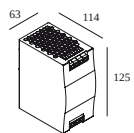

300 89 48 240 LED POWER SUPPLY 48V-DC / 240W DIN

☐

Dimtype: niet dimbaar