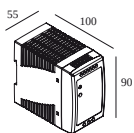

30610 0110 PLUG-IN 48V CABLE 1,5m black

30610 0120 PLUG-IN 48V CABLE 3m black

30610 0140 B CONNECTION CLIP 1 x PLUG-IN 48V B

Uitsparingsmaat (mm): 51

LED voedingen

300 89 48 100 LED POWER SUPPLY 48V-DC / 100W DIN