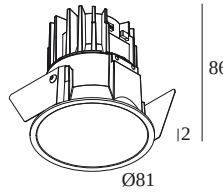

DEEP RINGO HE 92740

19440 9230 BRAT

AVAILABLE IN

BLACK 19440 9230 B

BRUSHED ALU 19440 9230 BRA

BRUSHED ANTHRACITE 19440 9230 BRAT

BRUSHED BROWN BRONZE 19440 9230 BRBB

BRUSHED COPPER 19440 9230 BRCU

BRUSHED GOLD 19440 9230 BRG

BRUSHED OLD BRONZE 19440 9230 BROB

CREAM 19440 9230 CR

FLEMISH BRONZE 19440 9230 FBR

FLEMISH GOLD 19440 9230 FG

GOLD COLOURED 19440 9230 GC

PIANO BLACK 19440 9230 PB

WHITE 19440 9230 W

[View on website](#)

General info

LOCATION	indoor
INSTALLATION	Ceiling Recessed
CUTOUT SHAPE/SIZE (MM)	round - 76
RECESSED DEPTH (MM)	90
THICKNESS OF MOUNTING SURFACE (MM)	min.5
INGRESS PROTECTION	IP43/20
WEIGHT (KG)	0.2
ADJUSTABILITY	non adjustable
INFORMATION	LENS WFL-40° EXCL.LED POWER SUPPLY 350mA-DC

Electrical info

CLASS	III
DIM TYPE	depending on power supply
ENERGY CLASS	D
CERTIFICATES	EPD, LCA

Lightsource info

LIGHTSOURCE NAME	LED
LIGHTSOURCE	LED array 6W / CRI>90 (R9: 50) / 2700K / 905lm
TM-30 VALUES	rf: 96 / Rg: 99
SDCM	SDCM2
RISKGROUP	RG1
LM80	L90B10 > 50000
BEAMANGLE	40°
LED TECHNICS (LIGHT SOURCE)	905lm // 6W // 150lm/W
LED TECHNICS (LUMINAIRE)	736lm // 6,9W // 107lm/W

Remarks

High Efficacy : > 100lm/W

Requirements

LED POWER SUPPLY 350mA-DC DIM