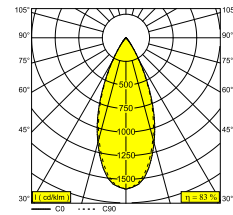

[View on website](#)

General info

LOCATION	indoor
INSTALLATION	Ceiling Recessed
CUTOUT SHAPE/SIZE (MM)	round - 76
RECESSED DEPTH (MM)	90
THICKNESS OF MOUNTING SURFACE (MM)	min.5
INGRESS PROTECTION	IP43/20
WEIGHT (KG)	0.2
ADJUSTABILITY	non adjustable
INFORMATION	LENS WFL-40° EXCL.LED POWER SUPPLY 350mA-DC

Electrical info

CLASS	III
DIM TYPE	depending on power supply
ENERGY CLASS	D
CERTIFICATES	EPD, LCA

Lightsource info

LIGHTSOURCE NAME	LED
LIGHTSOURCE	LED array 6W / CRI>90 (R9: 50) / 2700K / 905lm
TM-30 VALUES	rf: 96 / Rg: 99
SDCM	SDCM2
RISKGROUP	RG1
LM80	L90B10 > 50000
BEAMANGLE	40°
LED TECHNICS (LIGHT SOURCE)	905lm // 6W // 150lm/W
LED TECHNICS (LUMINAIRE)	736lm // 6,9W // 107lm/W

Remarks

High Efficacy : > 100lm/W

Requirements

LED POWER SUPPLY 350mA-DC DIM