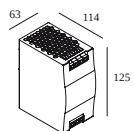

300 89 48 240 LED POWER SUPPLY 48V-DC / 240W DIN

☐

Dimtype: niet dimbaar