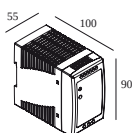

30610 0110 PLUG-IN 48V CABLE 1,5m black

30610 0120 PLUG-IN 48V CABLE 3m black

30610 0140 B CONNECTION CLIP 1 x PLUG-IN 48V B

Uitsparingsmaat (mm): 51

LED voedingen

300 89 48 100 LED POWER SUPPLY 48V-DC / 100W DIN