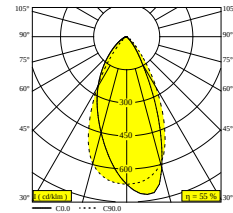

 [View on website](#)

General info	
LOCATION	indoor
INSTALLATION	Low voltage systems Low voltage system mounted
INGRESS PROTECTION	IP20
WEIGHT (KG)	0.3
ADJUSTABILITY	0° to 85° swiveling, 360° rotatable
INFORMATION	WALLWASH LENS EXCL.LED POWER SUPPLY 48V-DC
Electrical info	
ELECTRICAL	48V-DC
CLASS	III
DIM TYPE	DALI
ENERGY CLASS	F
Lightsource info	
LIGHTSOURCE NAME	LED
LIGHTSOURCE	LED array 6W / CRI>90 (R9: 50) / 3000K-1800K / 623lm
TM-30 VALUES	rf: 90 / Rg: 99
SDCM	SDCM2
RISKGROUP	RG1
LM80	L90B10 > 50000
LED TECHNICS (LIGHT SOURCE)	623lm // 6W // 105lm/W
LED TECHNICS (LUMINAIRE)	341lm // 6,9W // 49lm/W
Requirements	
LED POWER SUPPLY 48V-DC	