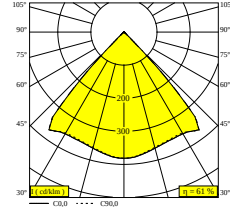

[View on website](#)

General info

LOCATION	outdoor
INSTALLATION	Wall Surface mounted
INGRESS PROTECTION	IP65
PROTECTION AGAINST MECHANICAL IMPACT	IK06
WEIGHT (KG)	1.8
ADJUSTABILITY	non adjustable
INFORMATION	INCL.LENS INCL.DIMMABLE LED POWER SUPPLY 350 mA-DC