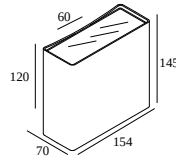

[View on website](#)

General info

LOCATION	outdoor
INSTALLATION	Wall Surface mounted
INGRESS PROTECTION	IP65
PROTECTION AGAINST MECHANICAL IMPACT	IK06
WEIGHT (KG)	1.8
ADJUSTABILITY	non adjustable
INFORMATION	INCL.LENS INCL.DIMMABLE LED POWER SUPPLY 350 mA-DC