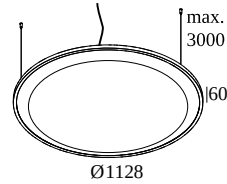

SOLI - SHHH PLUS 120/4 SAND DIM5

21422 0005 B

AVAILABLE IN
BLACK 21422 0005 B
WHITE 21422 0005 W

 [View on website](#)

General info

LOCATION	indoor
INSTALLATION	Ceiling Suspended
INGRESS PROTECTION	IP20
WEIGHT (KG)	4.3
ADJUSTABILITY	non adjustable
INFORMATION	FOR max.4 x SOLI 52 - SHHH or max.3 x SOLI - 52 SHHH SOFT INCL.DIMMABLE LED POWER SUPPLY 250/600mA INCL.3 x CABLE SUSPENSION SINGLE AUTO. 3.0m INCL.1 x CABLE 4 x 0.75mm ² 3m

Electrical info

CLASS	I
POWER SUPPLY	YES
DIM TYPE	DALI

Remarks

[Click here for SOLI - SHHH 120 acoustic specifications](#)

Options

CABLE BASE R/S

For detailed installation instructions, please consult the manual : [27177_0005_HAND.pdf](#)

COMPATIBLE PARTS

Current supply

203 99 55 CABLE BASE R

DELTALIGHT

SOLI - SHHH PLUS 120/4 SAND DIM5

21422 0005 B

203 99 56 CABLE BASE S

Electric connection parts